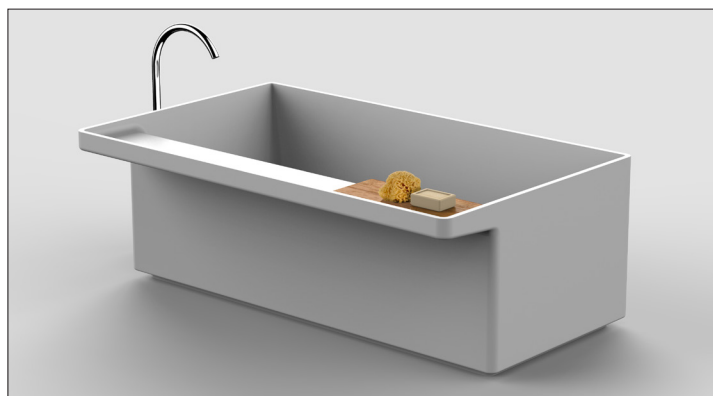

2 Designer
PAOLO LUCIDI E LUCA PEVERE - LUCIDIPEVERE DESIGN STUDIO
> CANAL GRANDE